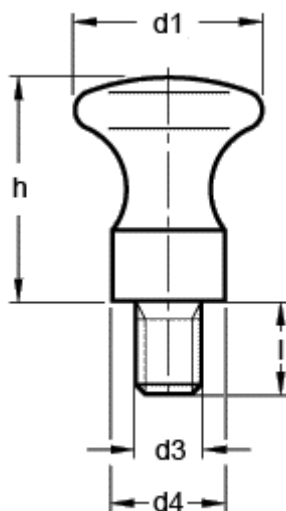

Article number: 20150442

Description: E+G Waist shaped knob GN 75-32-M8-E

Measures

d1 = 32

d3 = M8

d4 = 18

h = 37

l = 14